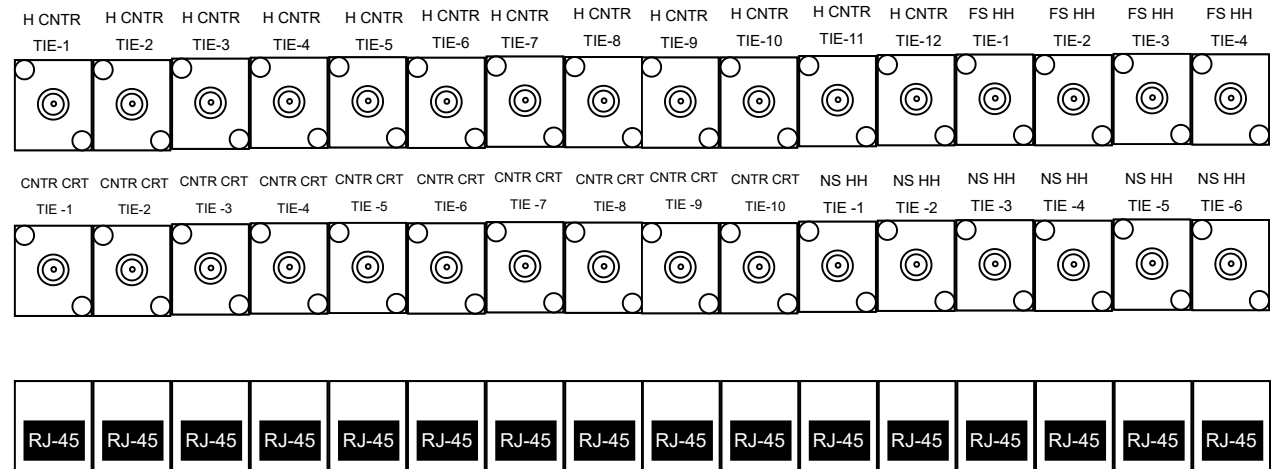

OD(OUTDOOR) ARENA TIE BOX 1

OD(OUTDOOR) ARENA TIE BOX 2

TITLE:

OD(OUTDOOR) ARENA TIE BOX 1 & TIE BOX 2

DRAWING BY:

Chris Brown

PAGE

103