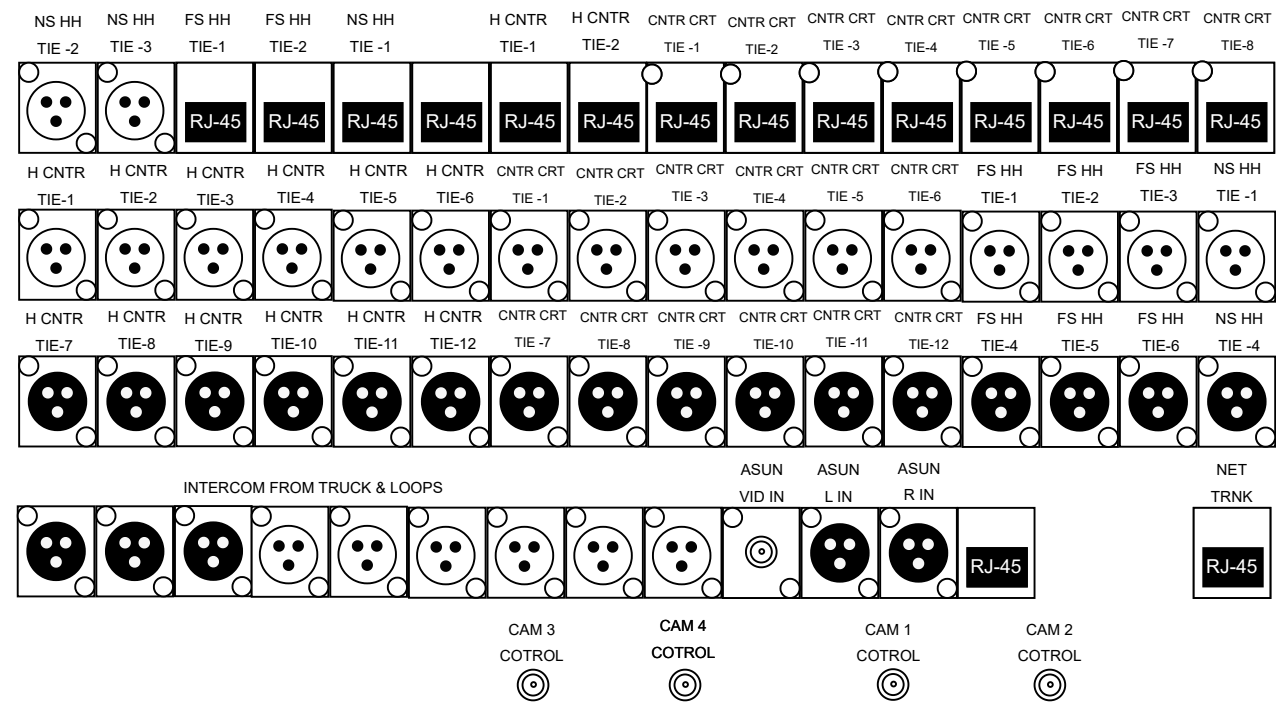

OD(OUTDOOR) ARENA TIE BOX 1

OD(OUTDOOR) ARENA TIE BOX 2

TITLE:

OD(OUTDOOR) ARENA TIE BOX 1 & TIE BOX 2

DRAWING BY:

Chris Brown

PAGE

103